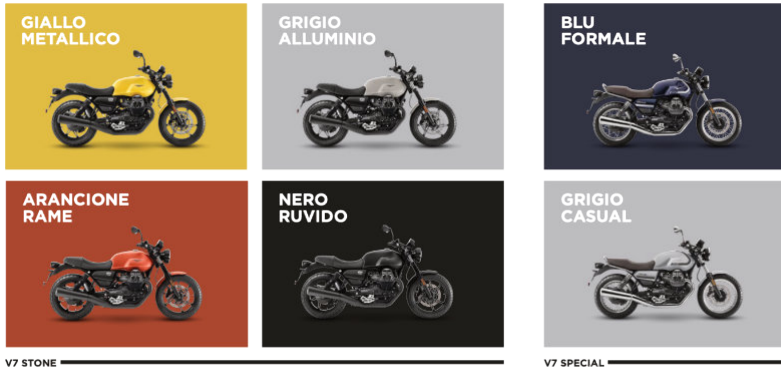

V7 STONE

V7 SPECIAL

COLOURS